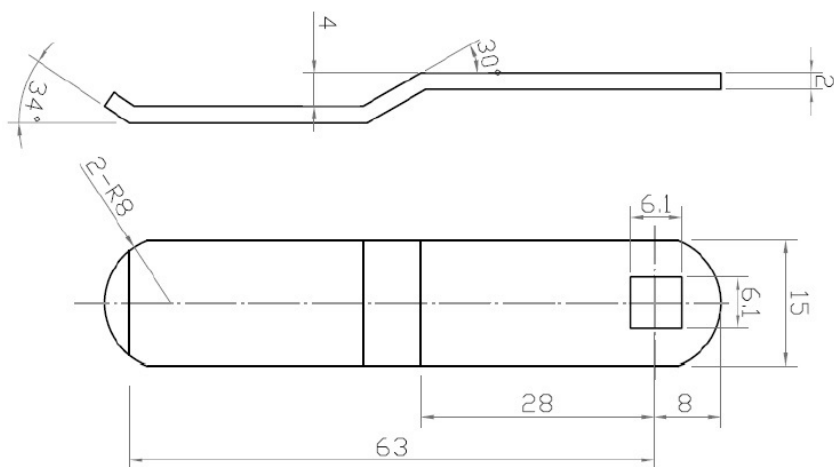

## Description:

Cam No. 22 F/Combi Locks,Cranked 6,5mm, 63mm C/E ,Hole:6x6mm Fits for Locks  
M237/238/266/268/300/316/3001 & 3002

## Item number:

14.04.262-0

Units	Box	Carton	HS Code	Barcode
Pcs.			8301600090	 5704866040914

t=2mm

22